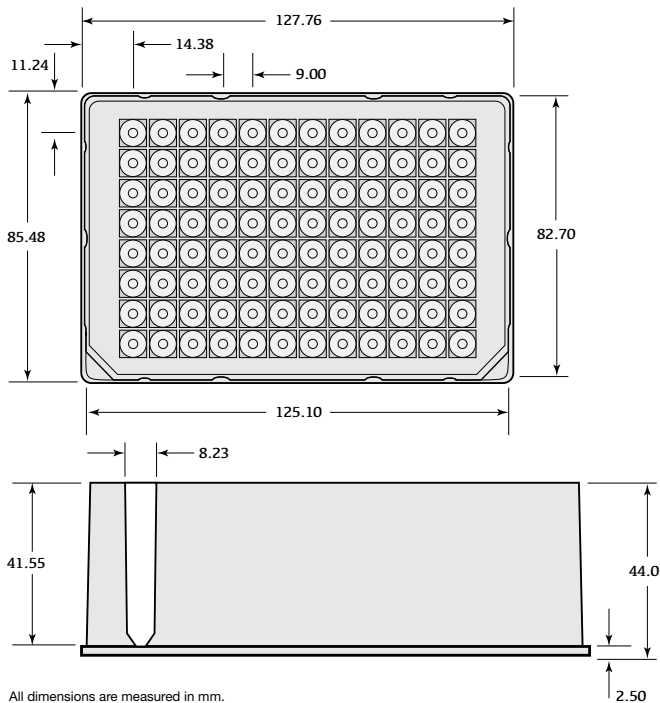

SQUARE WELL

Part Number: **AH0-7193**
Well Volume: 1 mL
Well Shape: Square
Well Bottom: Conical
Material: Polypropylene

Recommended Sealing Mats

AH0-8597 Pierceable, 96-Square Well, Silicone
AH0-8598 Pre-Slit, 96-Square Well, Silicone
AH0-8199 Pierceable, 96-Square Well, Santoprene™
AH0-7195 Pierceable, 96-Square Well, Ethylene Vinyl Acetate (EVA)
AH0-7362 Sealing Tape Pad

SQUARE WELL

Part Number: **AH0-7194**
Well Volume: 2 mL
Well Shape: Square
Well Bottom: Conical
Material: Polypropylene

Recommended Sealing Mats

AH0-8597 Pierceable, 96-Square Well, Silicone
AH0-8598 Pre-Slit, 96-Square Well, Silicone
AH0-8199 Pierceable, 96-Square Well, Santoprene™
AH0-7195 Pierceable, 96-Square Well, Ethylene Vinyl Acetate (EVA)
AH0-7362 Sealing Tape Pad

SQUARE WELL

Part Number: **AH0-8635**
Well Volume: 2 mL
Well Shape: Square
Well Bottom: Round-Conical
Material: Polypropylene

Recommended Sealing Mats

AH0-8597 Pierceable, 96-Square Well, Silicone
AH0-8598 Pre-Slit, 96-Square Well, Silicone
AH0-8199 Pierceable, 96-Square Well, Santoprene™
AH0-7195 Pierceable, 96-Square Well, Ethylene Vinyl Acetate (EVA)
AH0-7362 Sealing Tape Pad