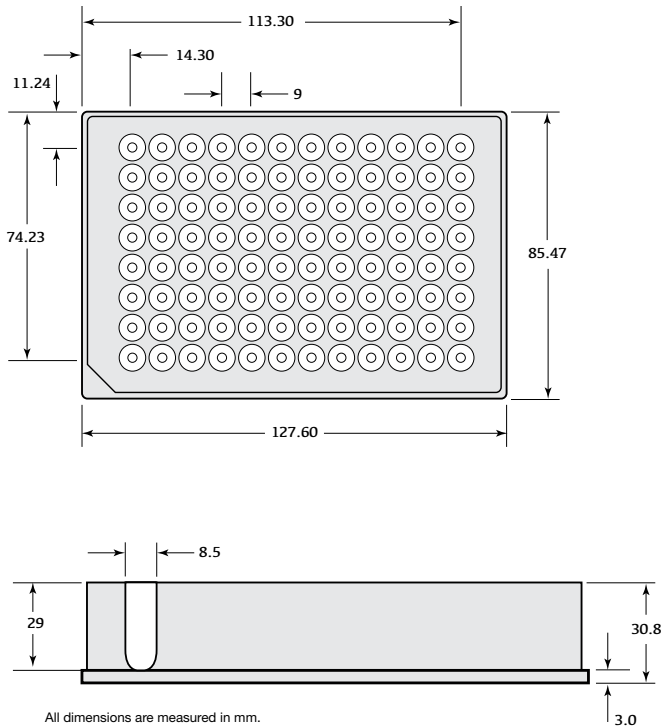

Recommended Sealing Mats

AH0-8631 Pierceable, 96-Round Well 7 mm, Silicone

AH0-8632 Pre-Slit, 96-Round Well 7 mm, Silicone

AH0-7362 Sealing Tape Pad

All dimensions are measured in mm.

ROUND WELL

Part Number: **AH0-7279**
Well Volume: 1 mL
Well Shape: Round
Well Bottom: Round
Material: Polypropylene

Recommended Sealing Mats

AH0-8631 Pierceable, 96-Round Well 7 mm, Silicone
AH0-8632 Pre-Slit, 96-Round Well 7 mm, Silicone
AH0-7362 Sealing Tape Pad

ROUND WELL

Part Number: **AH0-9332**
Well Volume: 1.2 mL
Well Shape: Round
Well Bottom: Round
Material: Polypropylene

Recommended Sealing Mats

AH0-8633 Pierceable, 96-Round Well 8 mm, Silicone
AH0-8634 Pre-Slit 96-Round Well 8 mm, Silicone
AH0-7362 Sealing Tape Pad

ROUND WELL

Part Number: **AH0-8636**
Well Volume: 2 mL
Well Shape: Round
Well Bottom: Round
Material: Polypropylene

Recommended Sealing Mats

AH0-8633 Pierceable, 96-Round Well 8 mm, Silicone
AH0-8634 Pre-Slit 96-Round Well 8 mm, Silicone
AH0-7362 Sealing Tape Pad

SQUARE WELL

Part Number: **AH0-7192**
Well Volume: 350 μ L
Well Shape: Square
Well Bottom: Conical
Material: Polypropylene