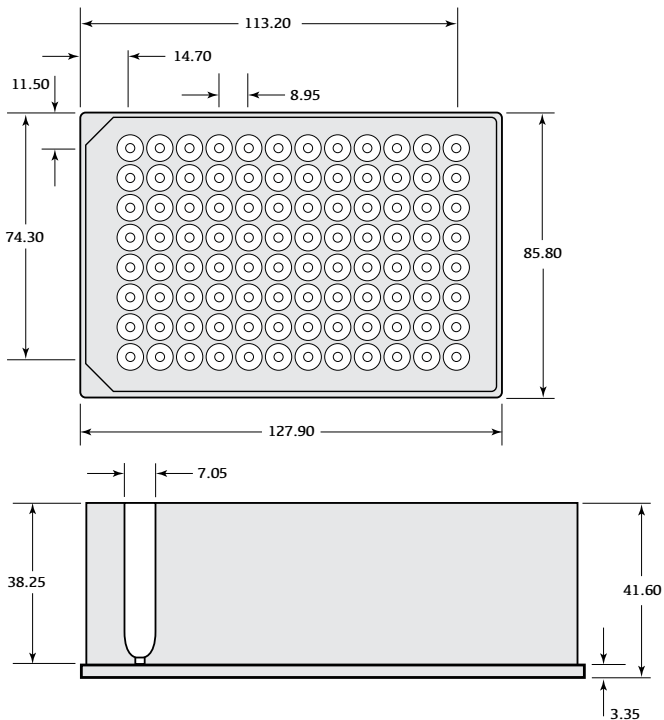

phenomenex
...breaking with tradition™

ROUND WELL

Part Number: **AH0-9341**
Well Volume: 0.5 mL
Well Shape: Round
Well Bottom: Conical
Material: Polypropylene

Part Number: **AH0-9333**
Well Volume: 0.5 mL
Well Shape: Round
Well Bottom: Conical
Material: Polypropylene
Special Notes: **Part No. AH0-9333 is Sterile**

Recommended Sealing Mats

AH0-8631 Pierceable, 96-Round Well 7 mm, Silicone

AH0-8632 Pre-Slit, 96-Round Well 7 mm, Silicone

AH0-7362 Sealing Tape Pad

All dimensions are measured in mm.

ROUND WELL

Part Number: **AH0-7279**
Well Volume: 1 mL
Well Shape: Round
Well Bottom: Round
Material: Polypropylene

Recommended Sealing Mats

AH0-8631 Pierceable, 96-Round Well 7 mm, Silicone
AH0-8632 Pre-Slit, 96-Round Well 7 mm, Silicone
AH0-7362 Sealing Tape Pad

ROUND WELL

Part Number: **AH0-9332**
Well Volume: 1.2 mL
Well Shape: Round
Well Bottom: Round
Material: Polypropylene

Recommended Sealing Mats

AH0-8633 Pierceable, 96-Round Well 8 mm, Silicone
AH0-8634 Pre-Slit 96-Round Well 8 mm, Silicone
AH0-7362 Sealing Tape Pad

ROUND WELL

Part Number: **AH0-8636**
Well Volume: 2 mL
Well Shape: Round
Well Bottom: Round
Material: Polypropylene