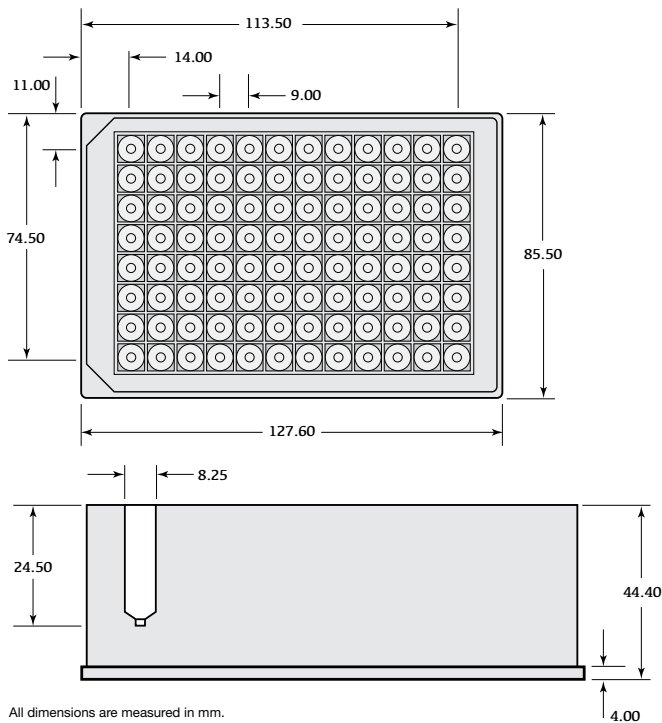

Recommended Sealing Mats

AH0-8633 Pierceable, 96-Round Well 8 mm, Silicone
AH0-8634 Pre-Slit 96-Round Well 8 mm, Silicone
AH0-7362 Sealing Tape Pad

SQUARE WELL

Part Number: **AH0-7192**
Well Volume: 350 μ L
Well Shape: Square
Well Bottom: Conical
Material: Polypropylene

Recommended Sealing Mats

AH0-8597 Pierceable, 96-Square Well, Silicone
AH0-8598 Pre-Slit, 96-Square Well, Silicone
AH0-8199 Pierceable, 96-Square Well, Santoprene™
AH0-7195 Pierceable, 96-Square Well, Ethylene Vinyl Acetate (EVA)
AH0-7362 Sealing Tape Pad

SQUARE WELL

Part Number: **AH0-7193**
Well Volume: 1 mL
Well Shape: Square
Well Bottom: Conical
Material: Polypropylene

Recommended Sealing Mats

AH0-8597 Pierceable, 96-Square Well, Silicone
AH0-8598 Pre-Slit, 96-Square Well, Silicone
AH0-8199 Pierceable, 96-Square Well, Santoprene™
AH0-7195 Pierceable, 96-Square Well, Ethylene Vinyl Acetate (EVA)
AH0-7362 Sealing Tape Pad

SQUARE WELL

Part Number: **AH0-7194**
Well Volume: 2 mL
Well Shape: Square
Well Bottom: Conical
Material: Polypropylene

Recommended Sealing Mats

AH0-8597 Pierceable, 96-Square Well, Silicone
AH0-8598 Pre-Slit, 96-Square Well, Silicone
AH0-8199 Pierceable, 96-Square Well, Santoprene™
AH0-7195 Pierceable, 96-Square Well, Ethylene Vinyl Acetate (EVA)
AH0-7362 Sealing Tape Pad