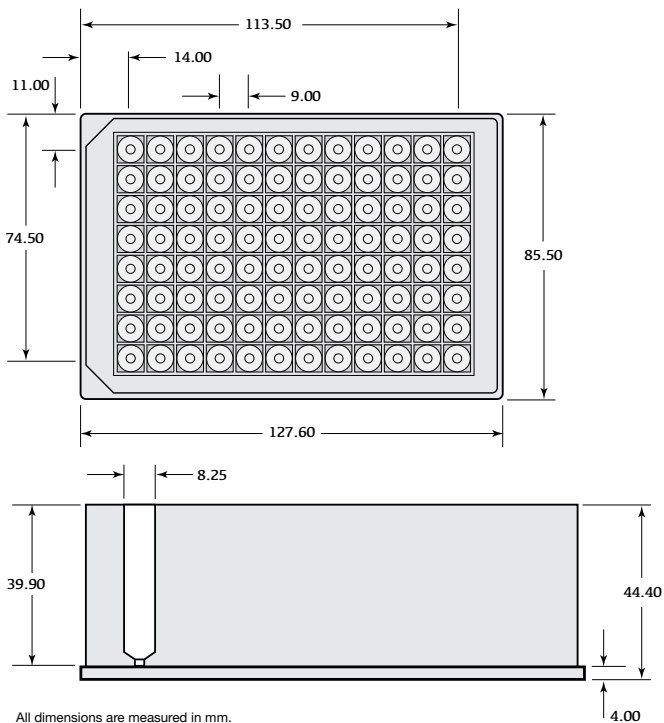

Recommended Sealing Mats

AH0-8633 Pierceable, 96-Round Well 8 mm, Silicone
AH0-8634 Pre-Slit 96-Round Well 8 mm, Silicone
AH0-7362 Sealing Tape Pad

SQUARE WELL

Part Number: **AH0-7192**
Well Volume: 350 μ L
Well Shape: Square
Well Bottom: Conical
Material: Polypropylene

SQUARE WELL

Part Number: **AH0-7193**
Well Volume: 1 mL
Well Shape: Square
Well Bottom: Conical
Material: Polypropylene

Recommended Sealing Mats

AH0-8597 Pierceable, 96-Square Well, Silicone
AH0-8598 Pre-Slit, 96-Square Well, Silicone
AH0-8199 Pierceable, 96-Square Well, Santoprene™
AH0-7195 Pierceable, 96-Square Well, Ethylene Vinyl Acetate (EVA)
AH0-7362 Sealing Tape Pad

SQUARE WELL

Part Number: **AH0-7194**
Well Volume: 2 mL
Well Shape: Square
Well Bottom: Conical
Material: Polypropylene

Recommended Sealing Mats

AH0-8597 Pierceable, 96-Square Well, Silicone
AH0-8598 Pre-Slit, 96-Square Well, Silicone
AH0-8199 Pierceable, 96-Square Well, Santoprene™
AH0-7195 Pierceable, 96-Square Well, Ethylene Vinyl Acetate (EVA)
AH0-7362 Sealing Tape Pad

SQUARE WELL

Part Number: **AH0-8635**
Well Volume: 2 mL
Well Shape: Square
Well Bottom: Round-Conical
Material: Polypropylene

Recommended Sealing Mats

AH0-8597 Pierceable, 96-Square Well, Silicone
AH0-8598 Pre-Slit, 96-Square Well, Silicone
AH0-8199 Pierceable, 96-Square Well, Santoprene™
AH0-7195 Pierceable, 96-Square Well, Ethylene Vinyl Acetate (EVA)
AH0-7362 Sealing Tape Pad