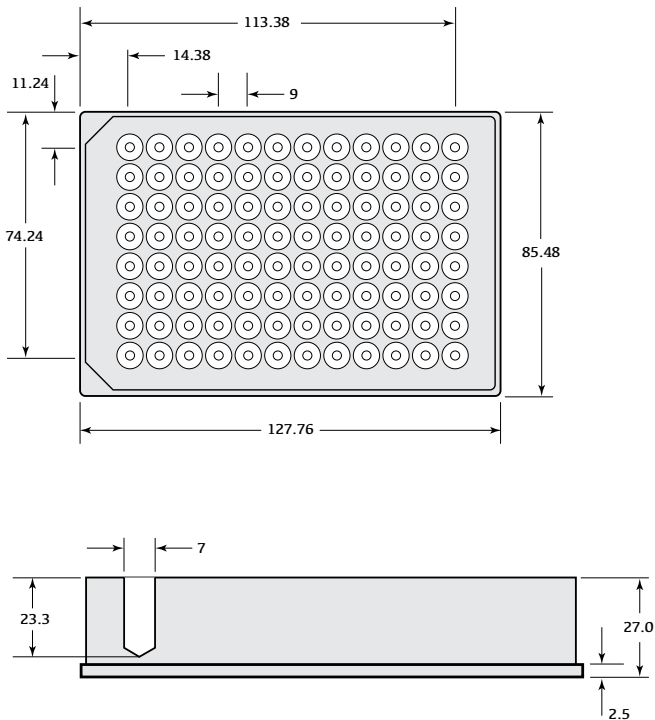

phenomenex
...breaking with tradition™

ROUND WELL

Part Number: **AH0-9341**
Well Volume: 0.5 mL
Well Shape: Round
Well Bottom: Conical
Material: Polypropylene

Part Number: **AH0-9333**
Well Volume: 0.5 mL
Well Shape: Round
Well Bottom: Conical
Material: Polypropylene
Special Notes: **Part No. AH0-9333 is Sterile**

Recommended Sealing Mats

AH0-8631 Pierceable, 96-Round Well 7 mm, Silicone

AH0-8632 Pre-Slit, 96-Round Well 7 mm, Silicone

AH0-7362 Sealing Tape Pad

All dimensions are measured in mm.

ROUND WELL

Part Number: **AH0-7279**
Well Volume: 1 mL
Well Shape: Round
Well Bottom: Round
Material: Polypropylene

Recommended Sealing Mats

AH0-8631 Pierceable, 96-Round Well 7 mm, Silicone
AH0-8632 Pre-Slit, 96-Round Well 7 mm, Silicone
AH0-7362 Sealing Tape Pad

ROUND WELL

Part Number: **AH0-9332**
Well Volume: 1.2 mL
Well Shape: Round
Well Bottom: Round
Material: Polypropylene

Recommended Sealing Mats

AH0-8633 Pierceable, 96-Round Well 8 mm, Silicone
AH0-8634 Pre-Slit 96-Round Well 8 mm, Silicone
AH0-7362 Sealing Tape Pad

SQUARE WELL

Part Number: **AH0-7192**
Well Volume: 350 μ L
Well Shape: Square
Well Bottom: Conical
Material: Polypropylene