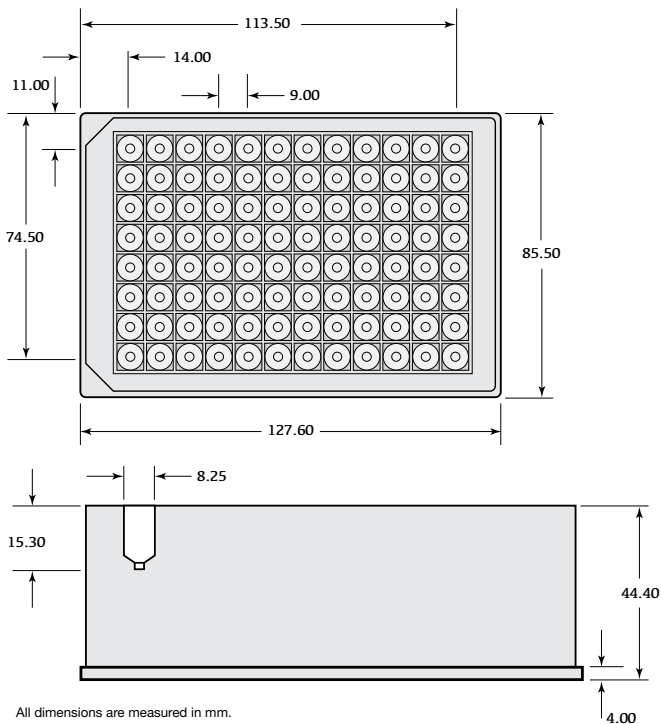

Recommended Sealing Mats

AH0-8633 Pierceable, 96-Round Well 8 mm, Silicone
AH0-8634 Pre-Slit 96-Round Well 8 mm, Silicone
AH0-7362 Sealing Tape Pad

ROUND WELL

Part Number: **AH0-8636**
Well Volume: 2 mL
Well Shape: Round
Well Bottom: Round
Material: Polypropylene

Recommended Sealing Mats

AH0-8633 Pierceable, 96-Round Well 8 mm, Silicone
AH0-8634 Pre-Slit 96-Round Well 8 mm, Silicone
AH0-7362 Sealing Tape Pad

SQUARE WELL

Part Number: **AH0-7192**
Well Volume: 350 μ L
Well Shape: Square
Well Bottom: Conical
Material: Polypropylene

SQUARE WELL

Part Number: **AH0-7193**
Well Volume: 1 mL
Well Shape: Square
Well Bottom: Conical
Material: Polypropylene

Recommended Sealing Mats

AH0-8597 Pierceable, 96-Square Well, Silicone
AH0-8598 Pre-Slit, 96-Square Well, Silicone
AH0-8199 Pierceable, 96-Square Well, Santoprene™
AH0-7195 Pierceable, 96-Square Well, Ethylene Vinyl Acetate (EVA)
AH0-7362 Sealing Tape Pad

SQUARE WELL

Part Number: **AH0-7194**
Well Volume: 2 mL
Well Shape: Square
Well Bottom: Conical
Material: Polypropylene

Recommended Sealing Mats

AH0-8597 Pierceable, 96-Square Well, Silicone
AH0-8598 Pre-Slit, 96-Square Well, Silicone
AH0-8199 Pierceable, 96-Square Well, Santoprene™
AH0-7195 Pierceable, 96-Square Well, Ethylene Vinyl Acetate (EVA)
AH0-7362 Sealing Tape Pad