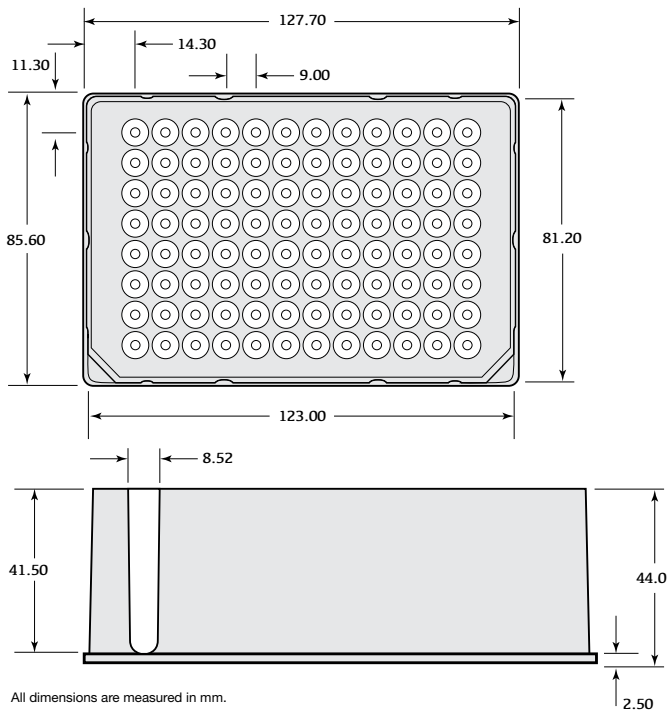

Recommended Sealing Mats

AH0-8631 Pierceable, 96-Round Well 7 mm, Silicone

AH0-8632 Pre-Slit, 96-Round Well 7 mm, Silicone

AH0-7362 Sealing Tape Pad

All dimensions are measured in mm.

ROUND WELL

Part Number: **AH0-7279**
Well Volume: 1 mL
Well Shape: Round
Well Bottom: Round
Material: Polypropylene

Recommended Sealing Mats

AH0-8631 Pierceable, 96-Round Well 7 mm, Silicone
AH0-8632 Pre-Slit, 96-Round Well 7 mm, Silicone
AH0-7362 Sealing Tape Pad

ROUND WELL

Part Number: **AH0-9332**
Well Volume: 1.2 mL
Well Shape: Round
Well Bottom: Round
Material: Polypropylene

Recommended Sealing Mats

AH0-8633 Pierceable, 96-Round Well 8 mm, Silicone
AH0-8634 Pre-Slit 96-Round Well 8 mm, Silicone
AH0-7362 Sealing Tape Pad

ROUND WELL

Part Number: **AH0-8636**
Well Volume: 2 mL
Well Shape: Round
Well Bottom: Round
Material: Polypropylene

Recommended Sealing Mats

AH0-8633 Pierceable, 96-Round Well 8 mm, Silicone
AH0-8634 Pre-Slit 96-Round Well 8 mm, Silicone
AH0-7362 Sealing Tape Pad

SQUARE WELL

Part Number: **AH0-7192**
Well Volume: 350 μ L
Well Shape: Square
Well Bottom: Conical
Material: Polypropylene